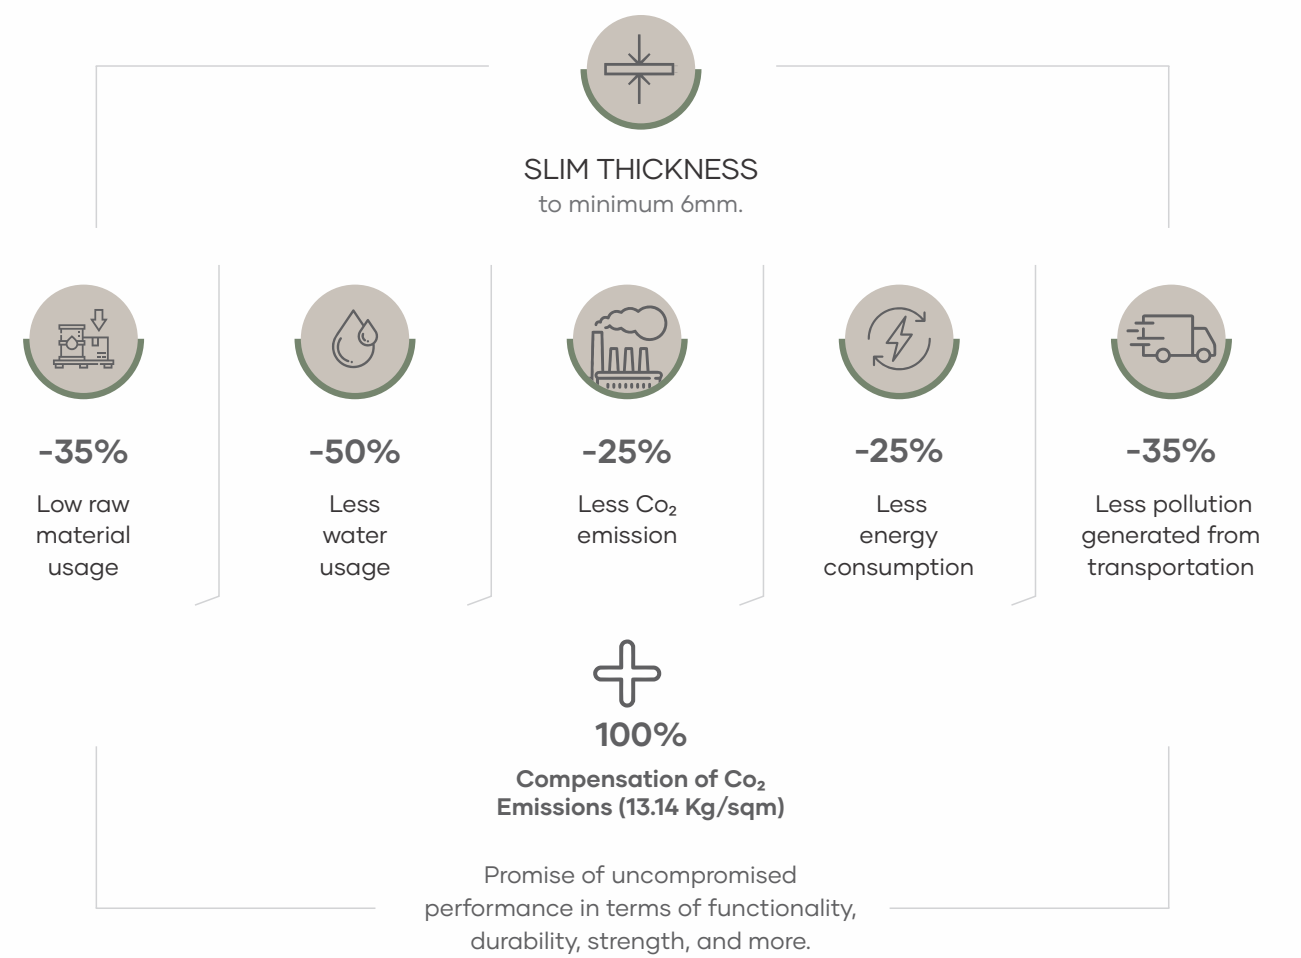

THE SUSTAINABLE PORCELAIN SLABS

CO₂ NEUTRAL

Bringing sustainable surface solutions to the forefront with CO₂-neutral slim and durable slabs from Granicer that consume less raw material, water, and energy in production and generate less pollution from transportation.

THINK SUSTAINABLE THINK GRANICER

SUSTAINABILITY IS A RESPONSIBILITY
WE ARE COMMITTED TO.

Granicer is committed to delivering eco-conscious and sustainable solutions to give us safe places to reside and a green future to hold on to with slim slabs backed by our sustainability mission.