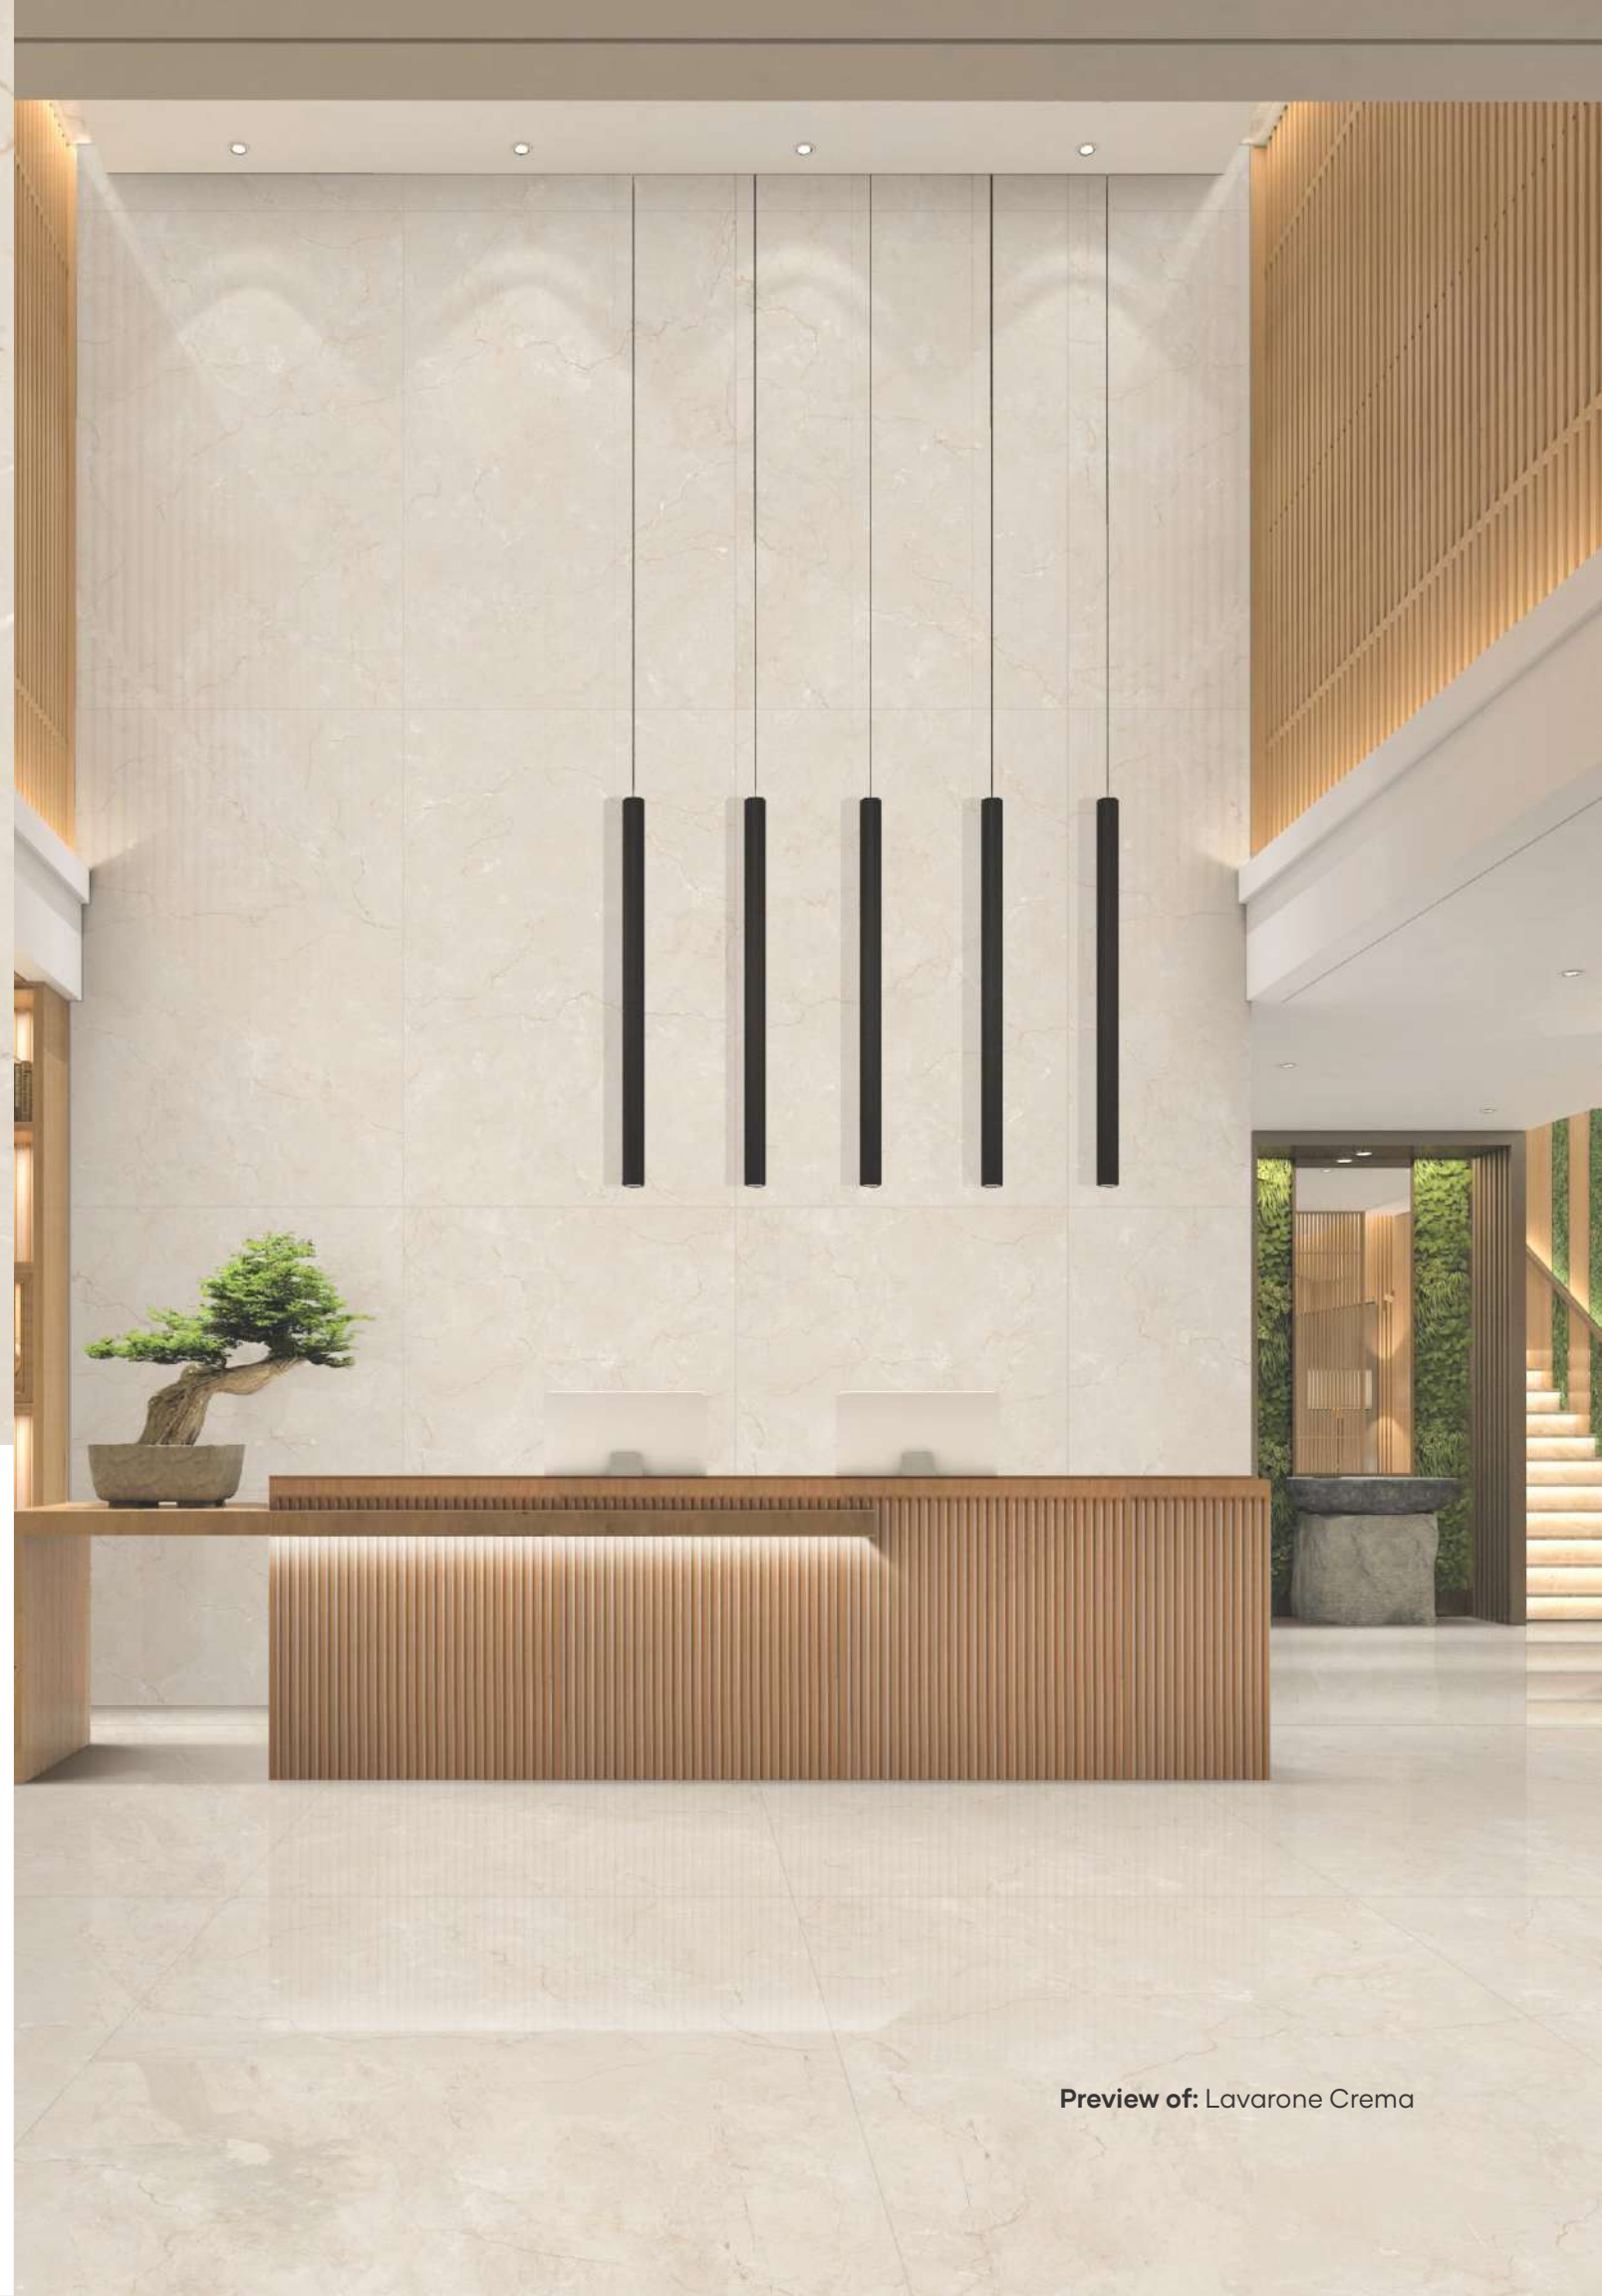

Available finishes |
Elegance, Repose

Body Type |
Regular Body

120x180cm |
9mm thickness |

Applications Area :
Floor | Wall | Kitchen | Bathrooms