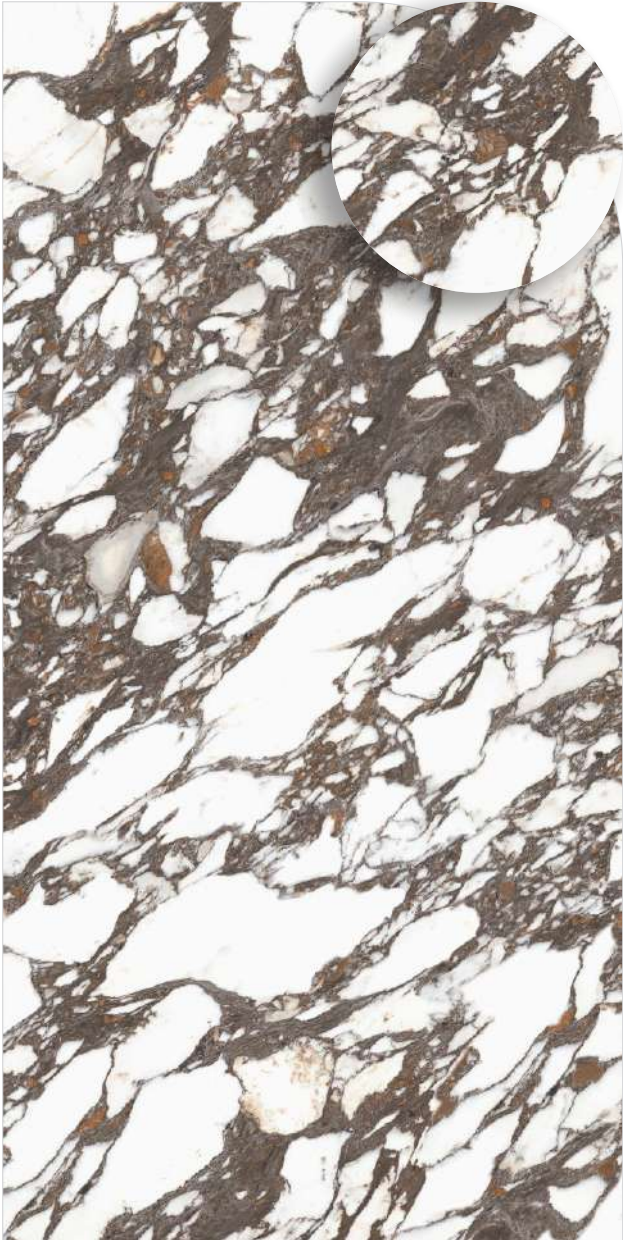

Bookmatch A+B

160x
320cm
Thicknesses
6mm | 12mm | 20mm

Available Finishes :
Gamma - Durasid

Applications Area : Floor | Wall | Facade | Commercial | Counter top

Preview Name:
lilac mistica

Calacatta Viola

2 Random