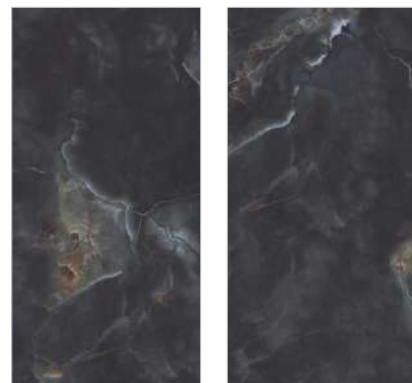

Preview Name:
amazonas

Onyx Bianco

3 Random

160x
320cm
Thicknesses
6mm | 12mm | 20mm

Available Finish :
Gamma

Applications Area : Floor | Wall | Facade | Commercial | Counter top

Preview Name:
onyx bianco

Onyx Nero