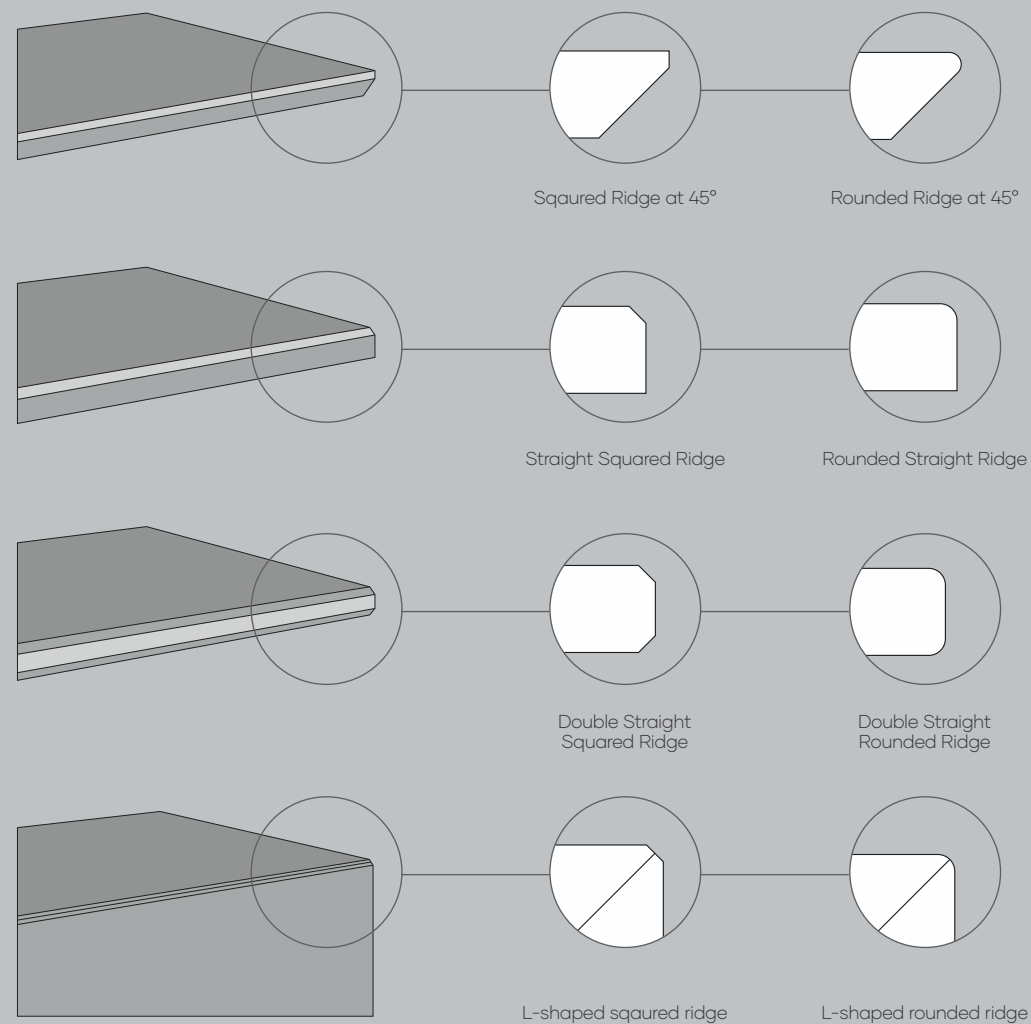

Look no further to experience a seamless transition in your space with these colossal surfaces.

Bathroom Furnishing

Large format slabs of 160x320cm enhance the overall appeal of bathspace by creating a sleek & seamless look with minimal grout lines. With unique & versatile edge profiles, one can choose an edge profile that complements their bathroom style. Above all, these slabs are resistant to moisture, stain and heat, making them the perfect choice for sinks and bathroom applications. These are engineered with utmost detail and crafted to ensure longevity and performance.

Edges

Fulfill the canvas of your interior with versatile edge profiles, adding a dramatic charm and visual impact. Some edge profiles with no sharp corners and edges make the perfect choice for countertops and reduce the risk of injuries. With easy customization and functional applications, edge profiles transcend the overall look of spaces.