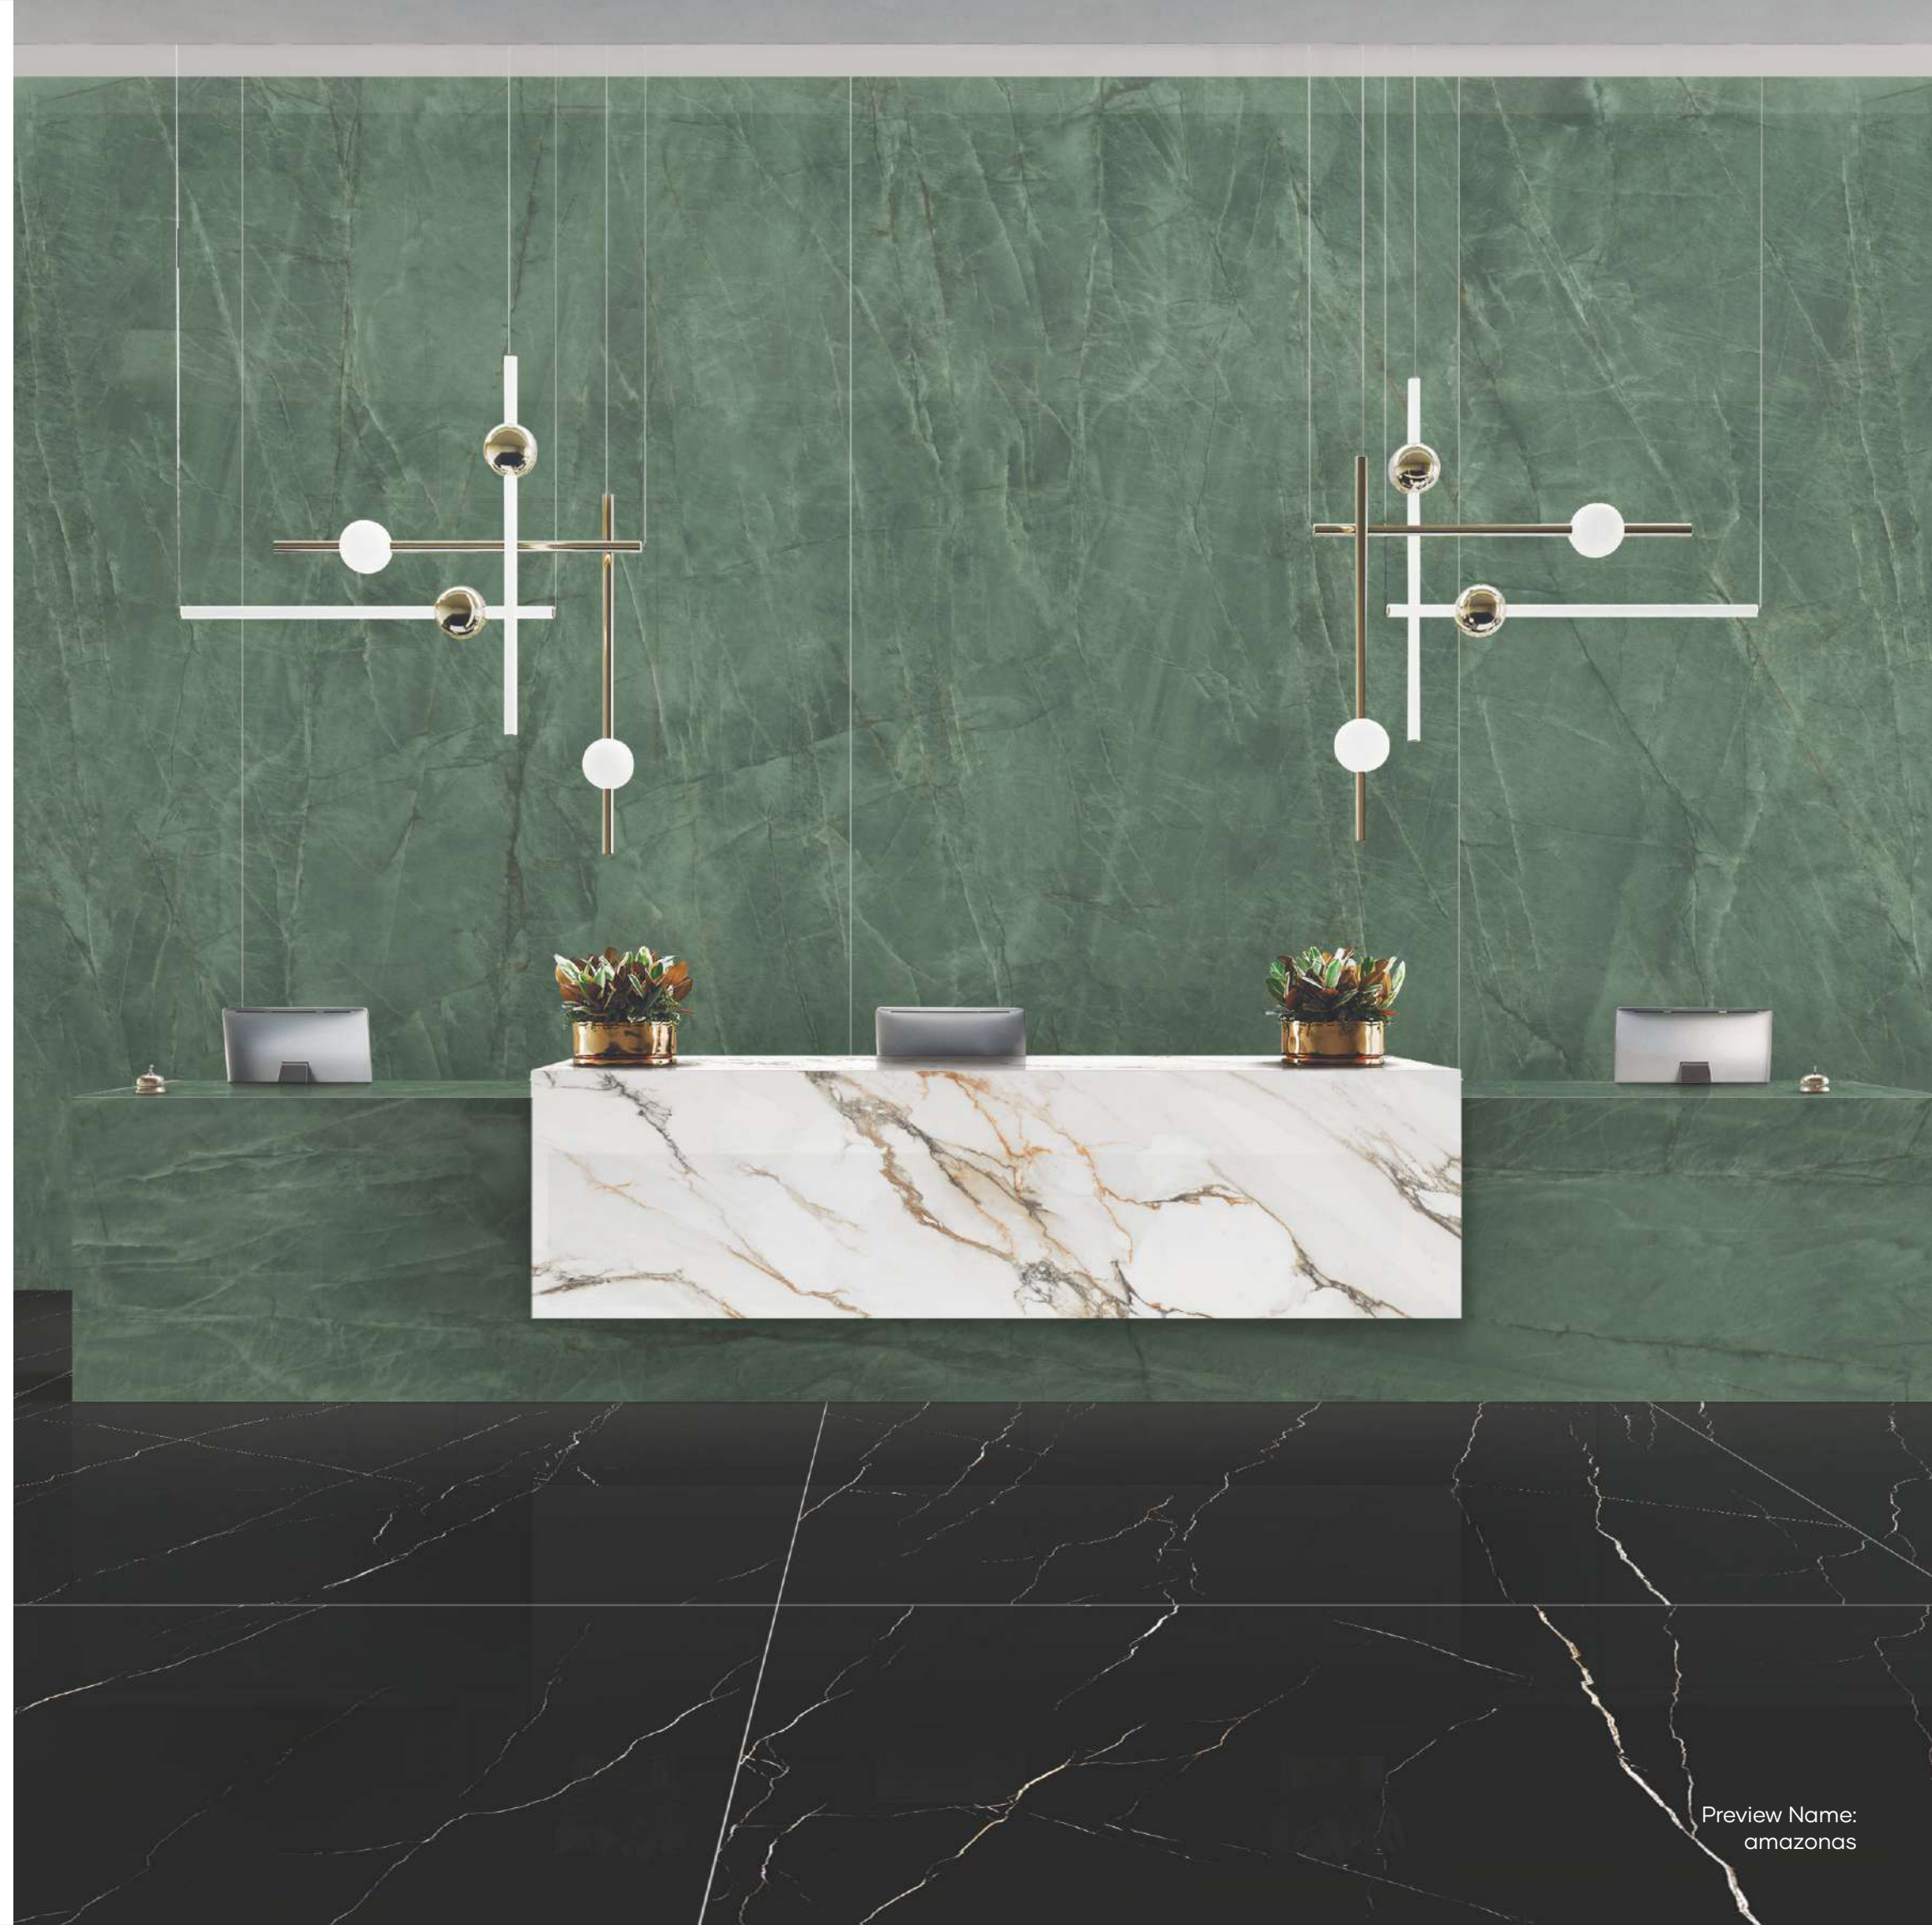

Preview Name:
victoria green

Amazonas

3 Random

160x
320cm
Thicknesses
6mm | 12mm | 20mm

Available Finishes :
Gamma - Durasid - Baby Satin

Applications Area : Floor | Wall | Facade | Commercial | Counter top