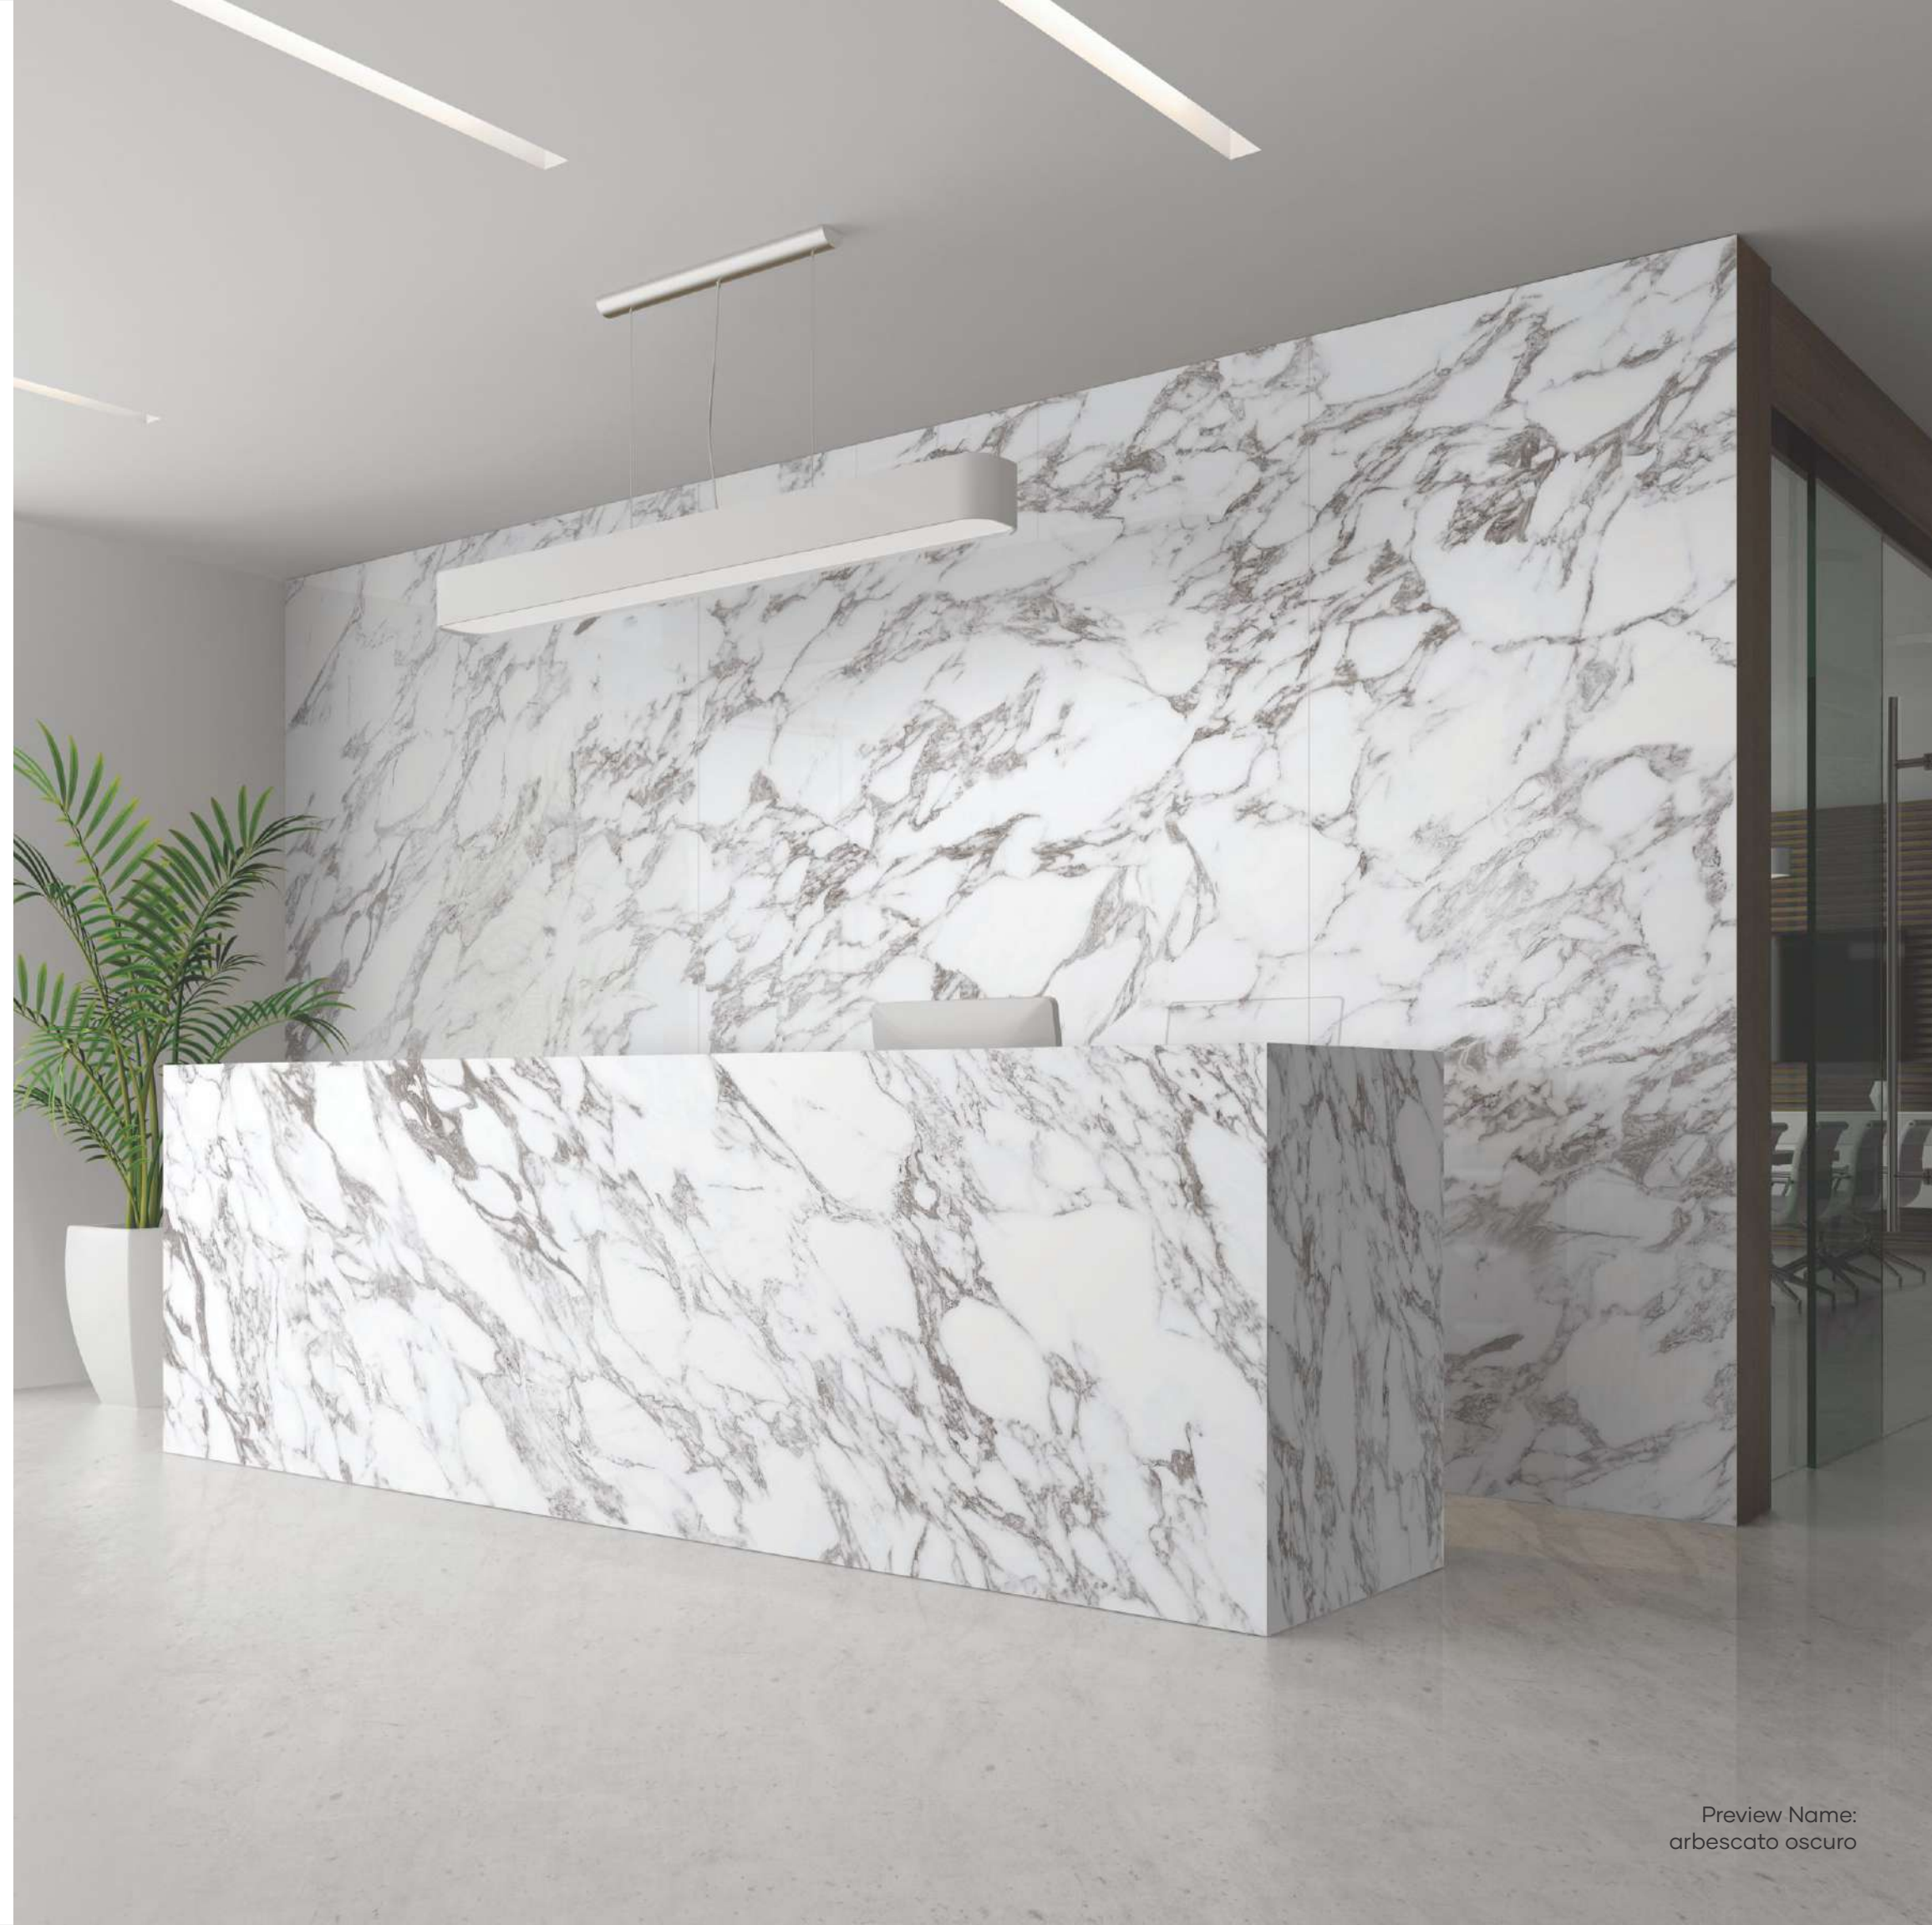

Preview Name:
arbescato oscuro