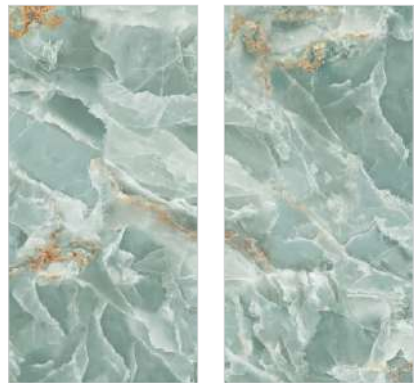

3 Random

160x
320cm
Thicknesses
6mm | 12mm | 20mm

Available Finish :
Gamma

Applications Area : Floor | Wall | Facade | Commercial | Counter top

Preview Name:
onyx nero

Opeara Green

3 Random

160x
320cm
Thicknesses
6mm | 12mm | 20mm