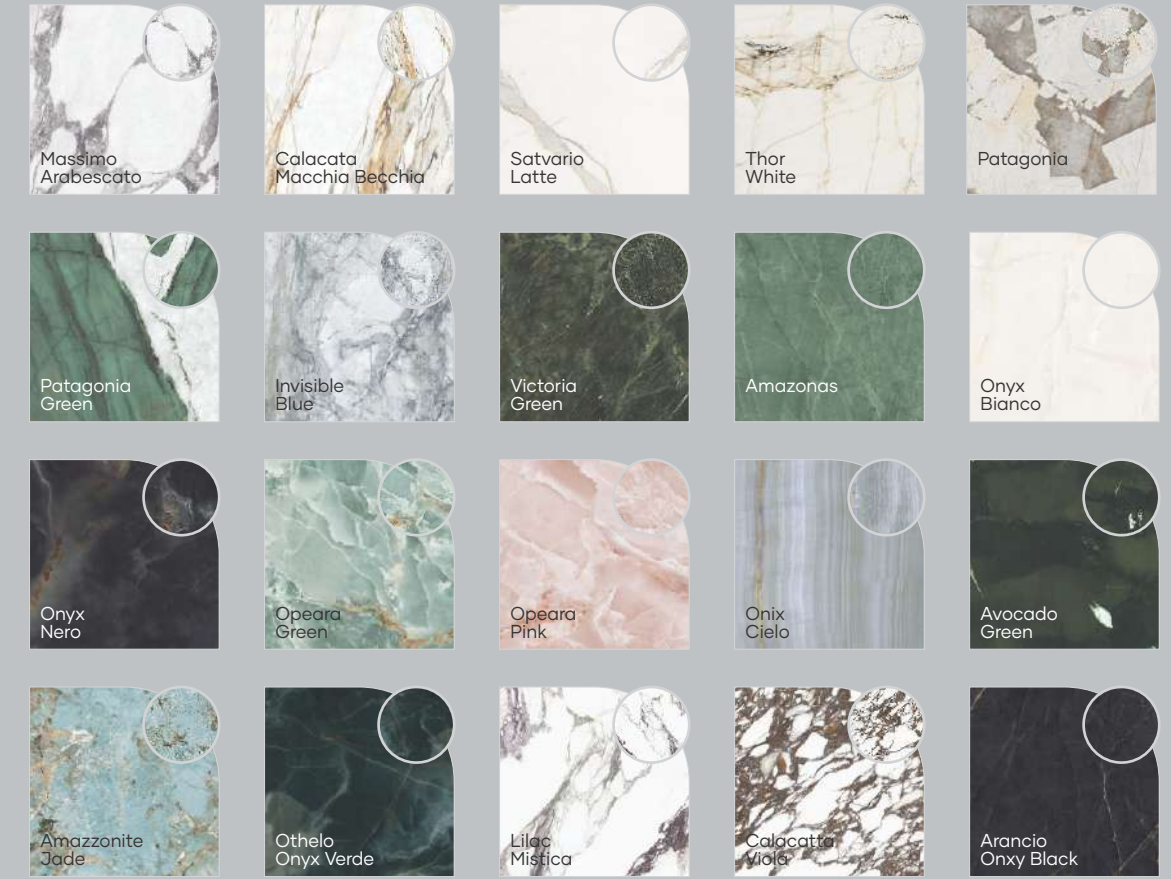

Impact resistance 

Easy cleaning & care 

Marble Collection

Porcelain slabs

Luxury Collection

Concrete Collection

Marble Collection

Available Finishes :
Gamma - Durasid - Baby Satin
Shapetech - Repose