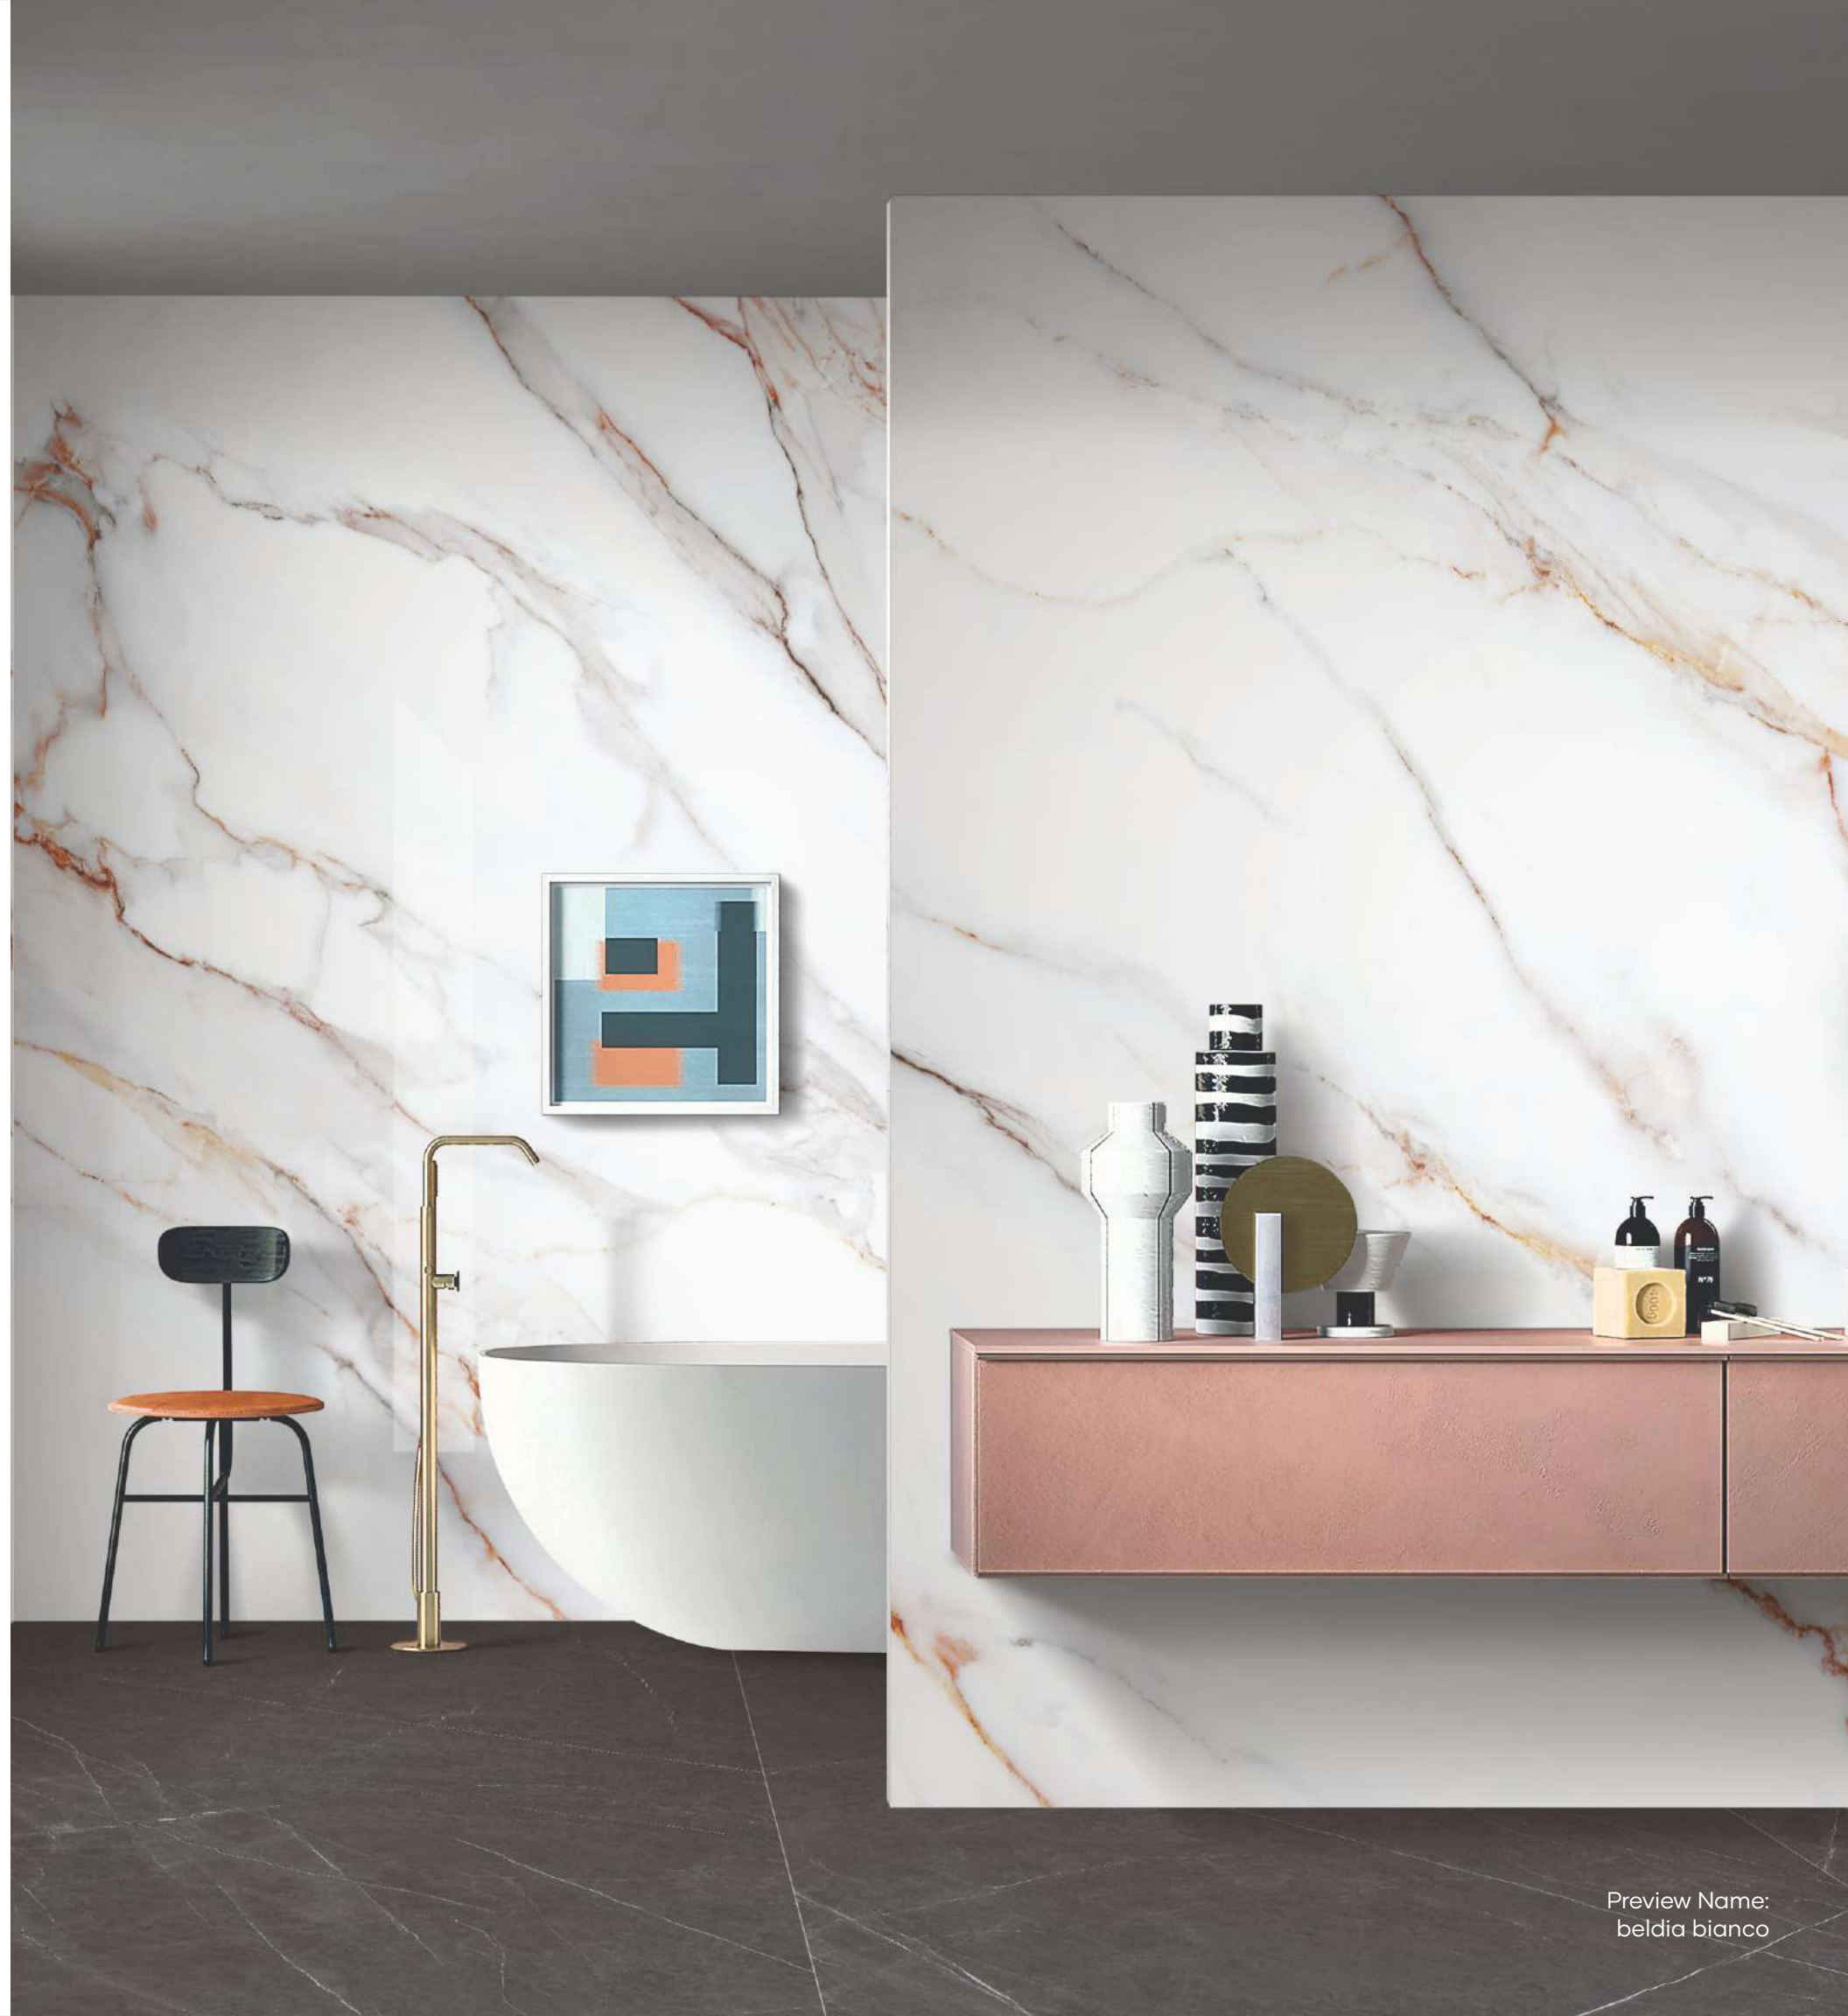

Preview Name:
beldia bianco