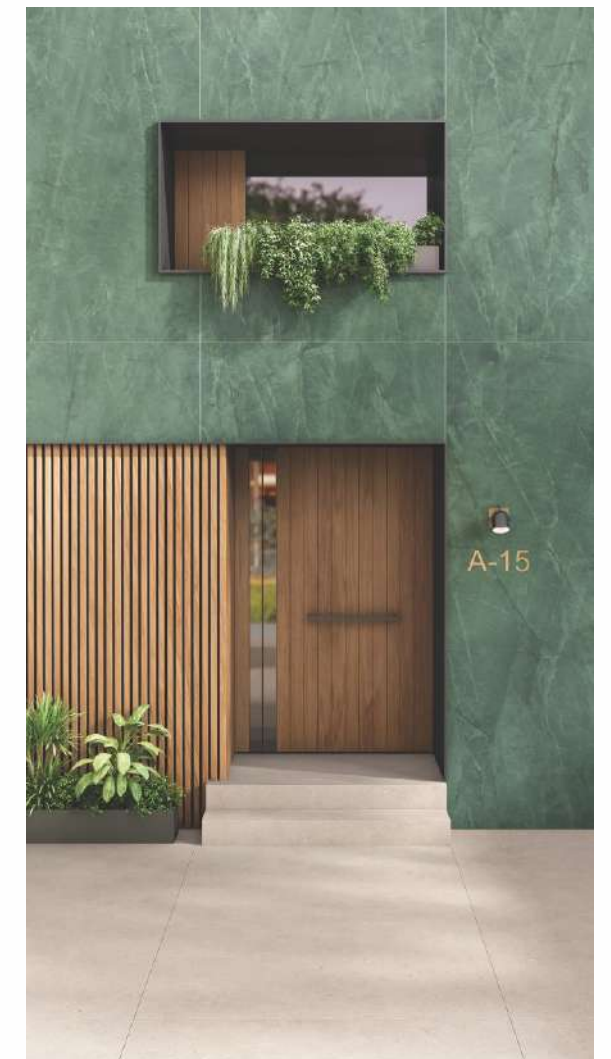

Applications

Porcelain slabs

The large format slabs in size 160x320cm have wide applicability and are preferred for their durability, ease of maintenance and invaluable longevity.

These slabs are considered a durable choice for kitchen & bathroom countertops, wall & floor applications, tabletops, outdoor spaces such as patios, walkways and pool decks and more.

The seamless appeal of these large format slabs elevates the beauty of spaces!

Considering the wide applicability of slabs, it is easy to add grandeur to spaces.

Additionally, they can contribute to a sense of spaciousness and continuity in interior and exterior spaces. These slabs combine modern aesthetics with durability, making them a popular choice for residential and commercials.