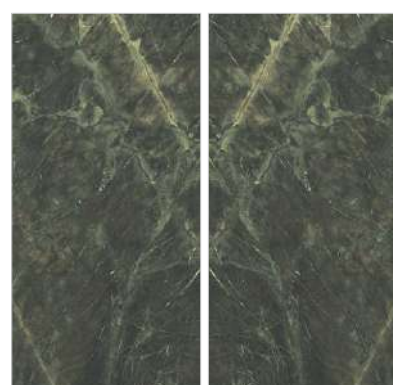

Victoria Green

Bookmatch A+B

160x
320cm
Thicknesses
6mm | 12mm | 20mm

Available Finishes :
Gamma - Durasid - Baby Satin

Applications Area : Floor | Wall | Facade | Commercial | Counter top