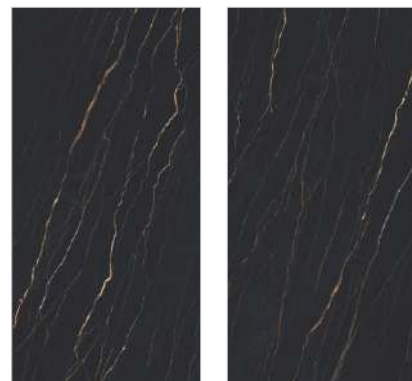

Saint Laurent

3 Random

160x
320cm
Thicknesses
6mm | 12mm | 20mm

Available Finishes :
Gamma - Durasid

Applications Area : Floor | Wall | Facade | Commercial | Counter top