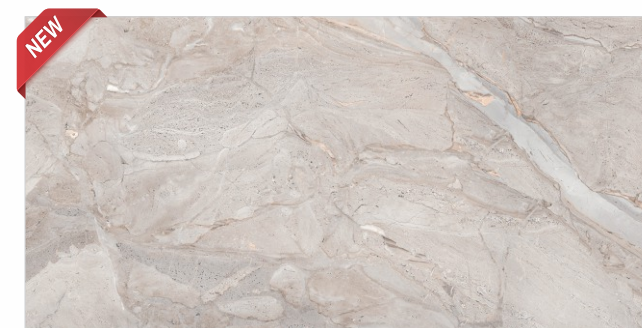

DYNA CARLY GREY