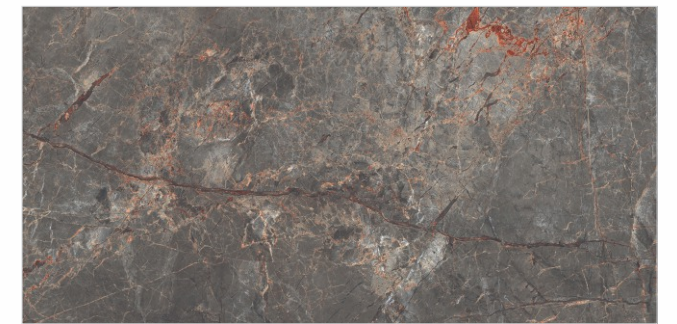

LIBECCIO GREY