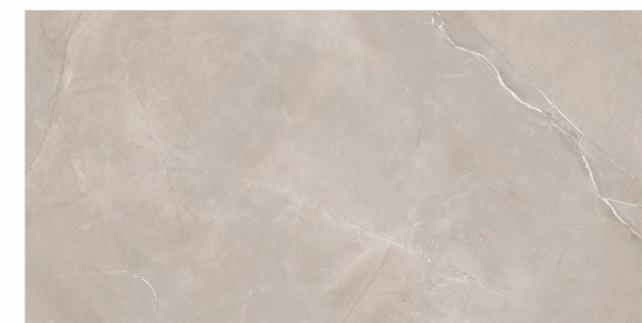

EMOTION GREY