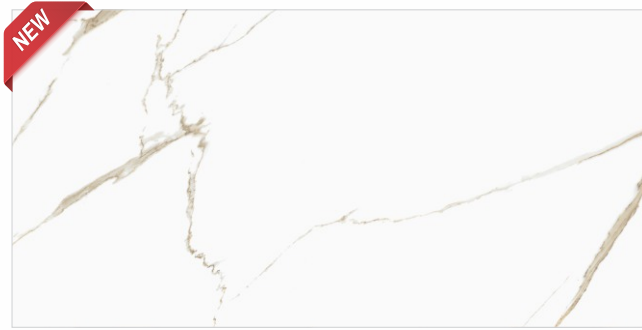

GLOSSY | ENDLESS | HIGH GLOSS | INKAGE

COLL.1

60x120cm

Glazed vitrified tiles

GRANICER
CERAMICA INDIANA

Glossy

Finish

Glazed vitrified tiles
60x120cm