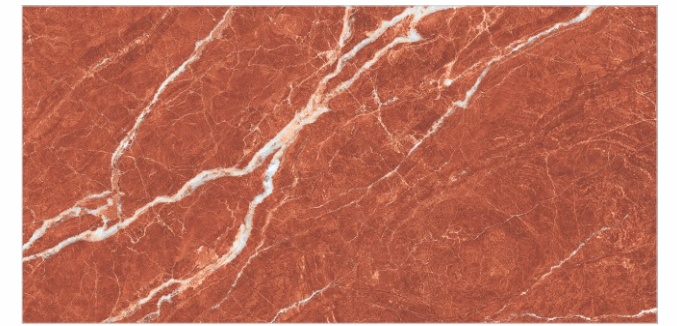

Inkage

Series

Glazed vitrified tiles
60x120cm

JASPER RED