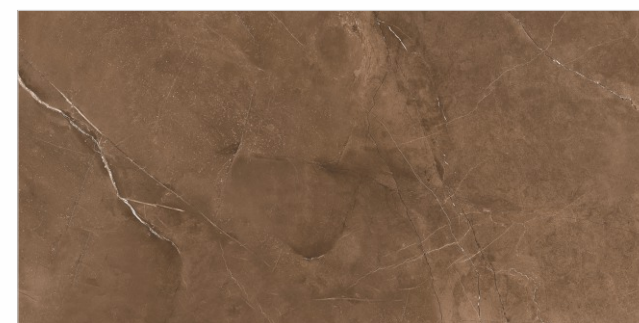

EMOTION BROWN