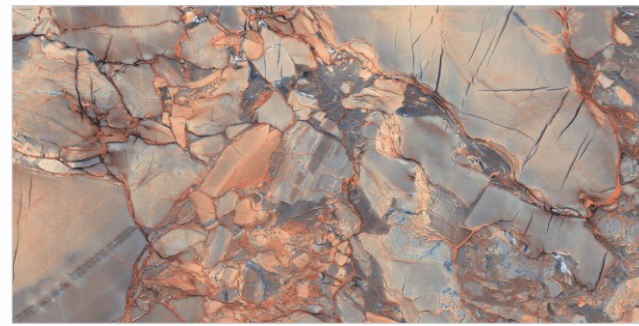

ATHOS AZUL

KAYON WHITE

KAYON BLACK

PREVIEW OF CANDOGLIA BLACK

Inkage

Series

Glazed vitrified tiles
60x120cm

HEIMER