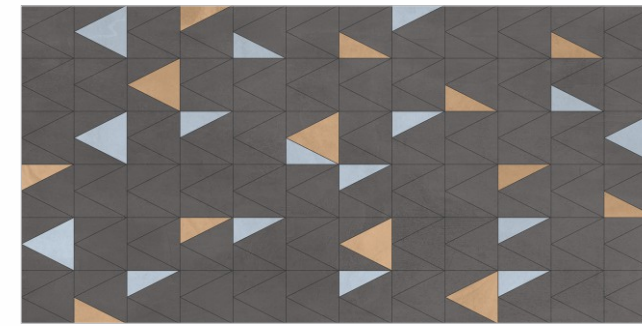

ADORN MOROCCAN

ADORN GLAM SKY

ADORN GLAM TEAL

Adorn

Series

Glazed vitrified tiles
60x120cm

ADORN CALLIX

ADORN AKROS CHARCOAL