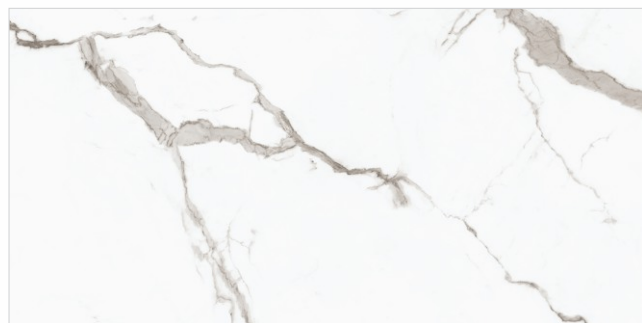

SATVARIO PLUTO