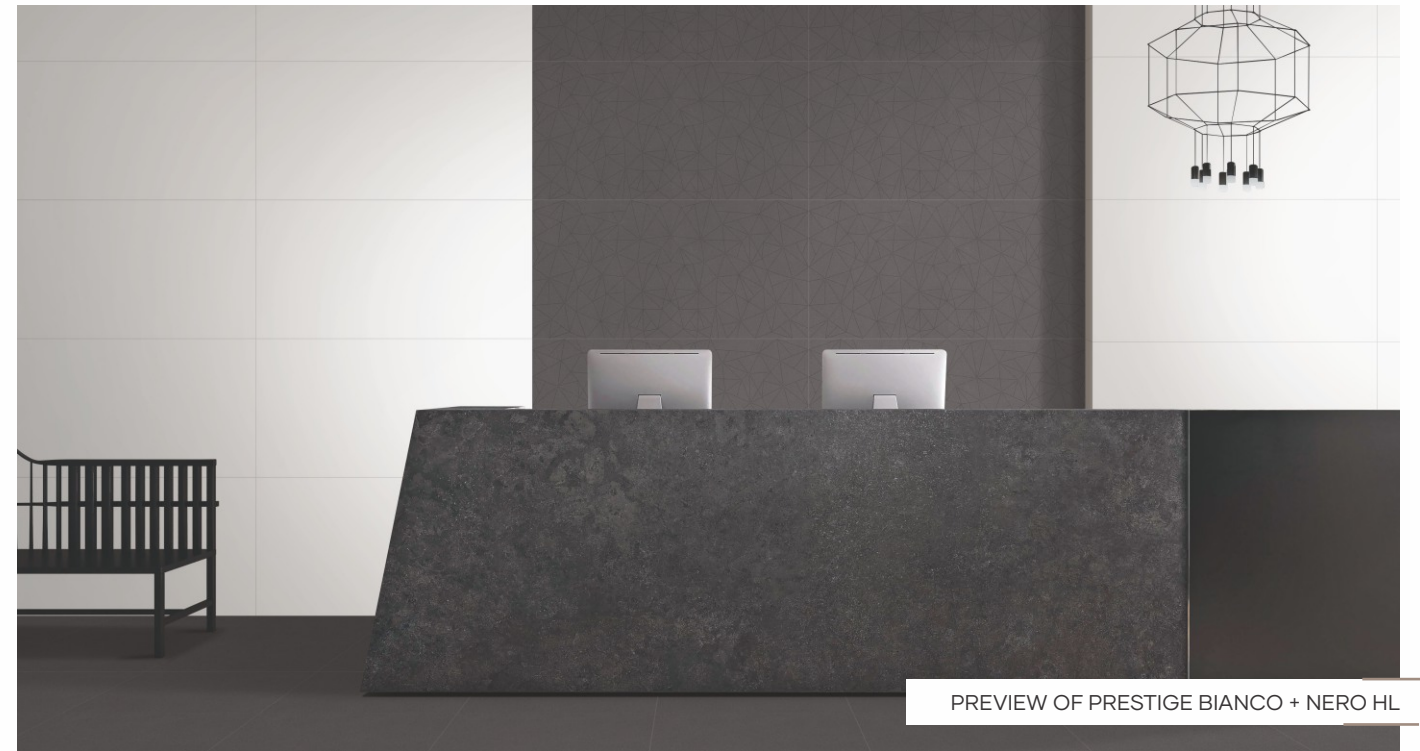

Glazed vitrified tiles
60x120cm

PRESTIGE BIANCO

PRESTIGE BIANCO HL

PRESTIGE NERO

PRESTIGE NERO HL

PREVIEW OF PRESTIGE BIANCO + NERO HL

Carving

Finish